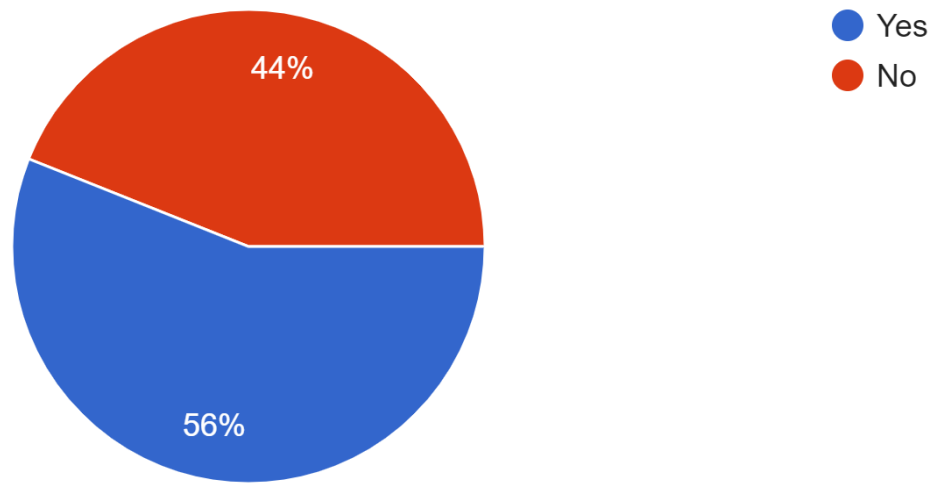

Do you have any children attending a school in the District?

307 responses