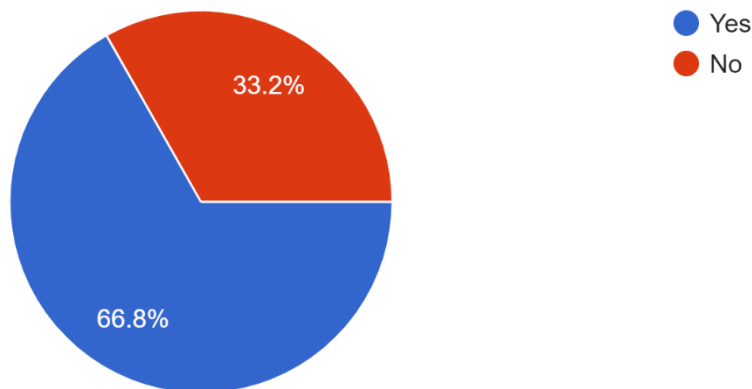

Funding to Support Operations:

Would you support a $1.5 million (non-recurring, expiring) referendum for four years to maintain operational needs? (Examples: Offering excellent o...ing high-quality educators, and day-to-day needs.)

307 responses