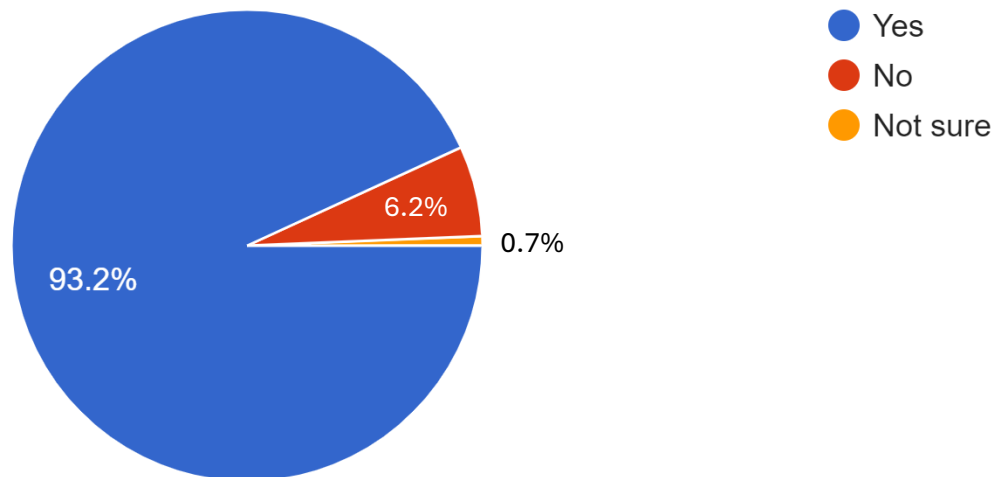

Respondent Information

What is your age?

307 responses

Do you live in the River Ridge School District?

307 responses

In which municipality do you live?

307 responses

- 20.5% - Village of Bloomington – 63 responses
- 11.4% - Township of Patch Grove – 35 responses
- 9.4% - Township of Wyalusing – 29 responses
- 8.1% - Village of Bagley – 25 responses
- 8.1% - Township of Little Grant – 25 responses
- 7.5% - Township of Bloomington – 23 responses
- 7.2% - Village of Mt. Hope – 22 responses
- 6.8% - Village of Patch Grove – 21 responses
- 5.9% - Town of Glen Haven – 18 responses
- 5.9% - Not Sure/Other – 18 responses
- 3.6% - Town of Millville – 11 responses
- 2.9% – Town of Mt. Hope – 9 responses
- 1.6% - Town of Beetown – 5 responses
- 1% - Town of Woodman – 3 responses