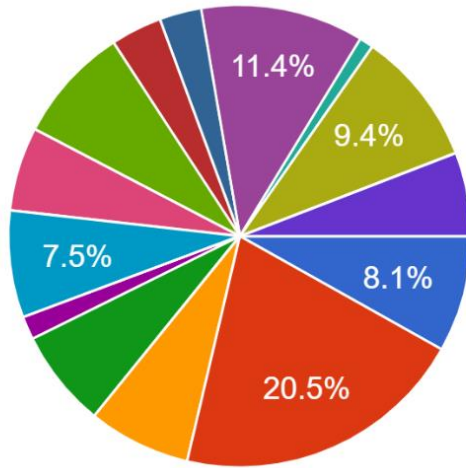

Respondent Information

What is your age?

307 responses

Do you live in the River Ridge School District?

307 responses

In which municipality do you live?

307 responses

- 20.5% - Village of Bloomington – 63 responses
- 11.4% - Township of Patch Grove – 35 responses
- 9.4% - Township of Wyalusing – 29 responses
- 8.1% - Village of Bagley – 25 responses
- 8.1% - Township of Little Grant – 25 responses
- 7.5% - Township of Bloomington – 23 responses
- 7.2% - Village of Mt. Hope – 22 responses
- 6.8% - Village of Patch Grove – 21 responses
- 5.9% - Town of Glen Haven – 18 responses
- 5.9% - Not Sure/Other – 18 responses
- 3.6% - Town of Millville – 11 responses
- 2.9% – Town of Mt. Hope – 9 responses
- 1.6% - Town of Beetown – 5 responses
- 1% - Town of Woodman – 3 responses