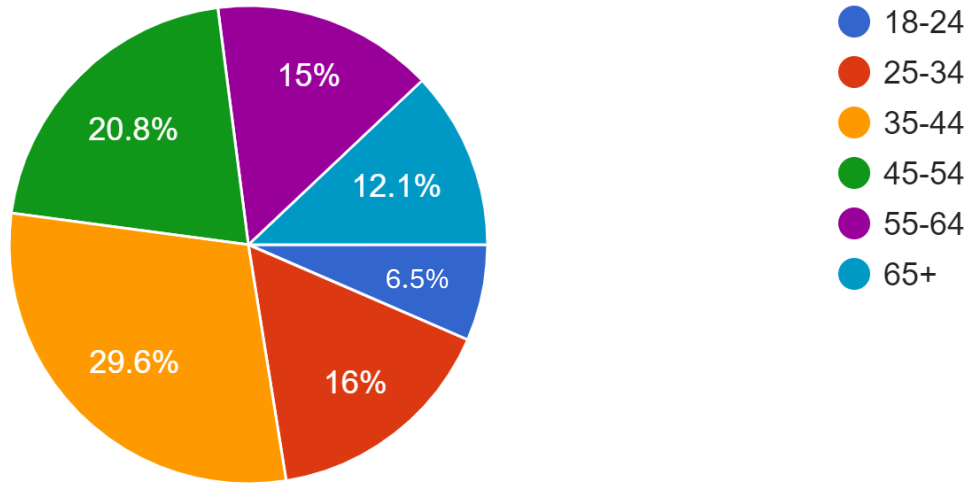

Respondent Information

What is your age?

307 responses

Do you live in the River Ridge School District?

307 responses

In which municipality do you live?

307 responses

- 20.5% - Village of Bloomington – 63 responses
- 11.4% - Township of Patch Grove – 35 responses
- 9.4% - Township of Wyalusing – 29 responses
- 8.1% - Village of Bagley – 25 responses
- 8.1% - Township of Little Grant – 25 responses
- 7.5% - Township of Bloomington – 23 responses
- 7.2% - Village of Mt. Hope – 22 responses
- 6.8% - Village of Patch Grove – 21 responses
- 5.9% - Town of Glen Haven – 18 responses
- 5.9% - Not Sure/Other – 18 responses
- 3.6% - Town of Millville – 11 responses
- 2.9% – Town of Mt. Hope – 9 responses
- 1.6% - Town of Beetown – 5 responses
- 1% - Town of Woodman – 3 responses