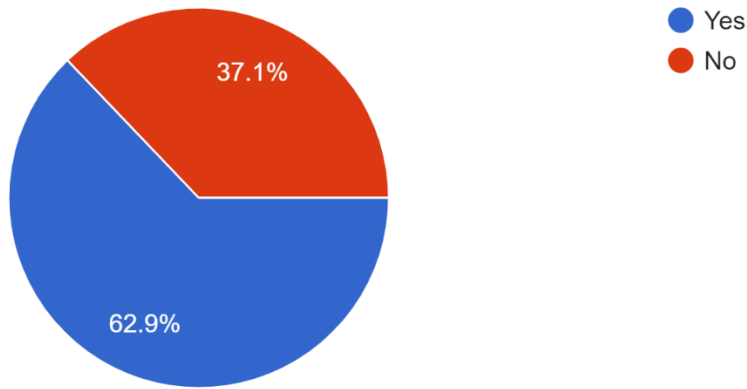

Would you support a referendum of less than $1.5 million (non-recurring, expiring) for four years to help maintain operational needs? With the funds b...ns to maintain the examples above will be at risk.

307 responses