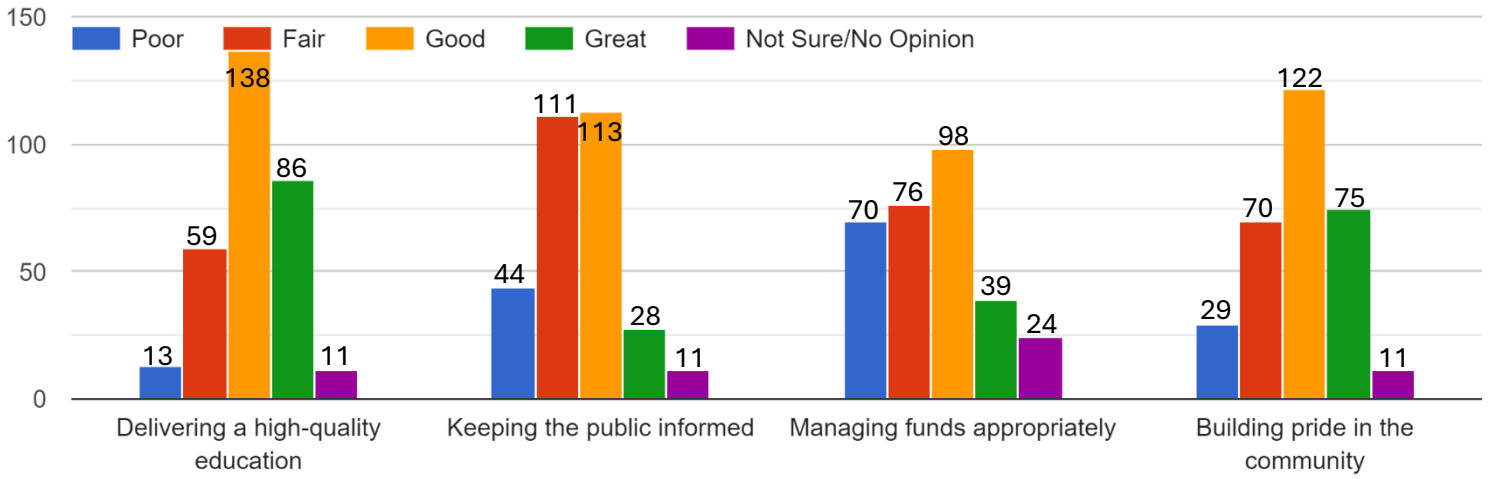

307 responses

The April 2024 Referendum failed (44% Yes, 56% No) what do you believe was the biggest factor in this outcome?

307 responses

How is District doing in each of the following areas?

How do you feel about the future outlook of the River Ridge School District?