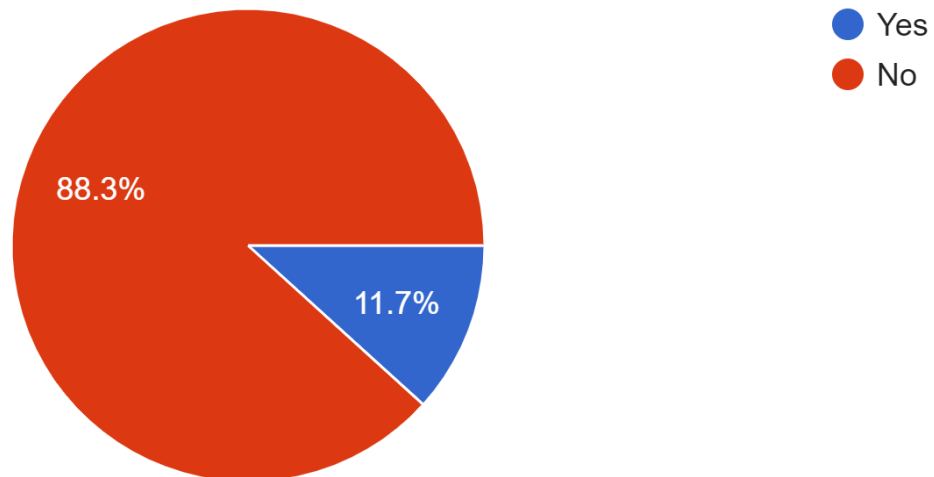

Are you an employee of the River Ridge School District?

307 responses