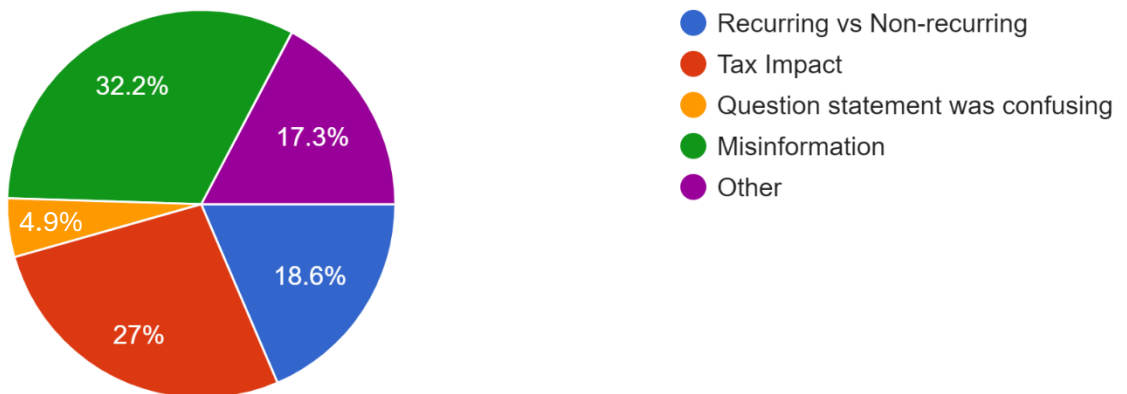

The April 2024 Referendum failed (44% Yes, 56% No) what do you believe was the biggest factor in this outcome?

307 responses